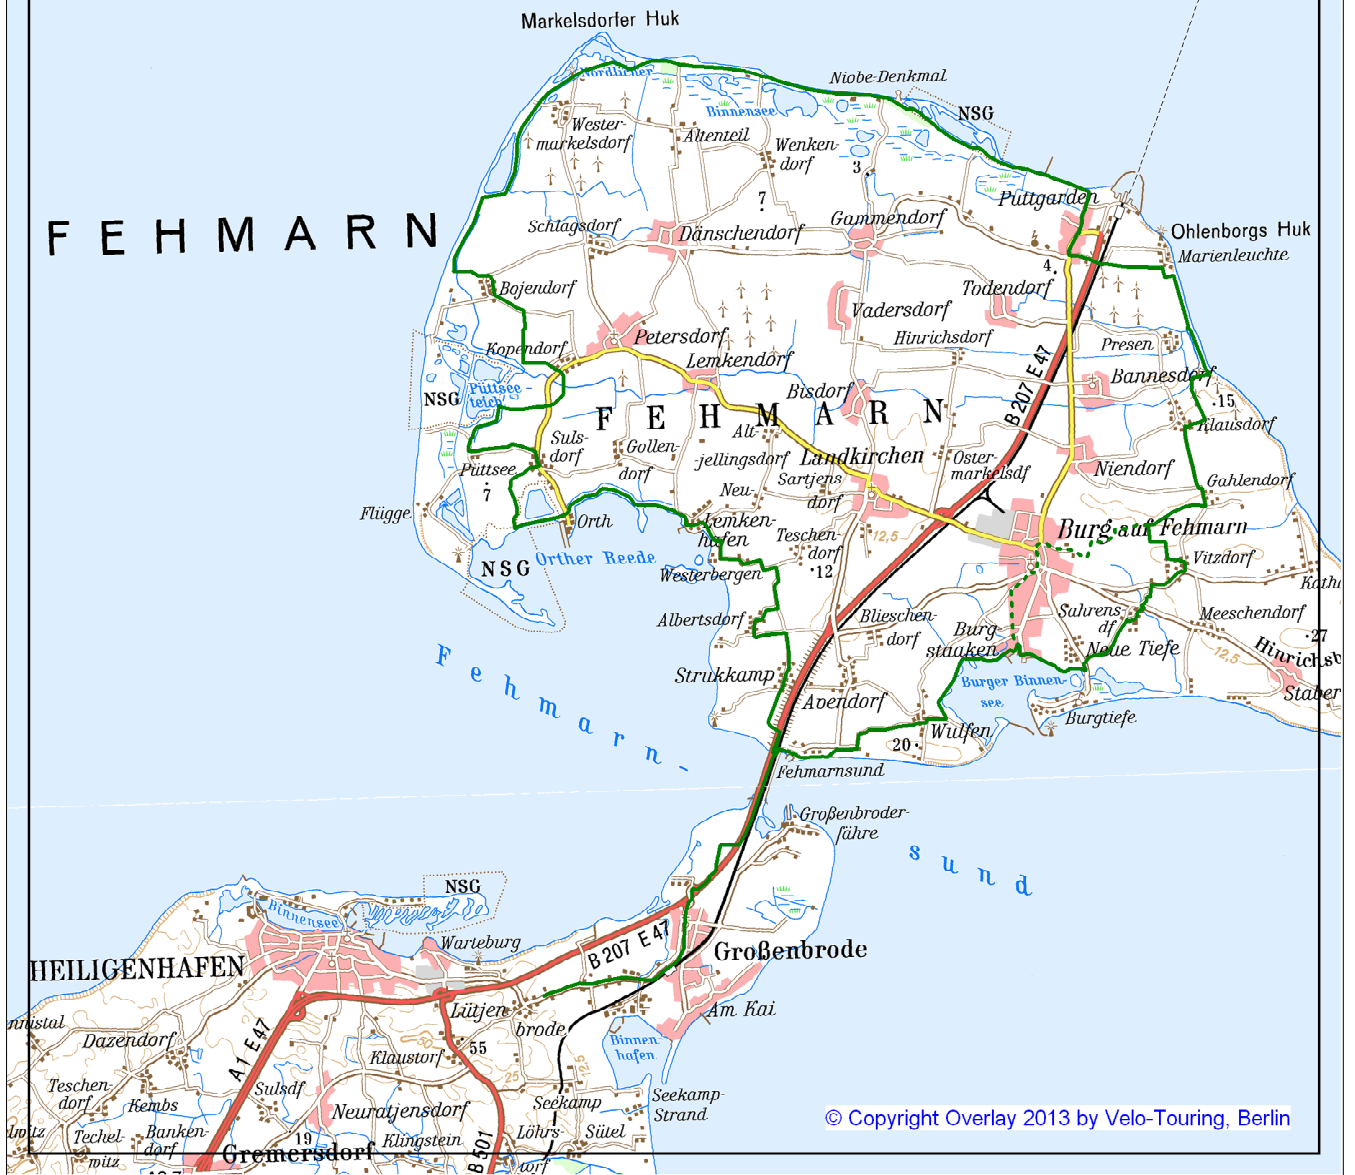

Ostsee-Radweg SH: Etappe 6

© Copyright Overlay 2013 by Velo-Touring, Berlin