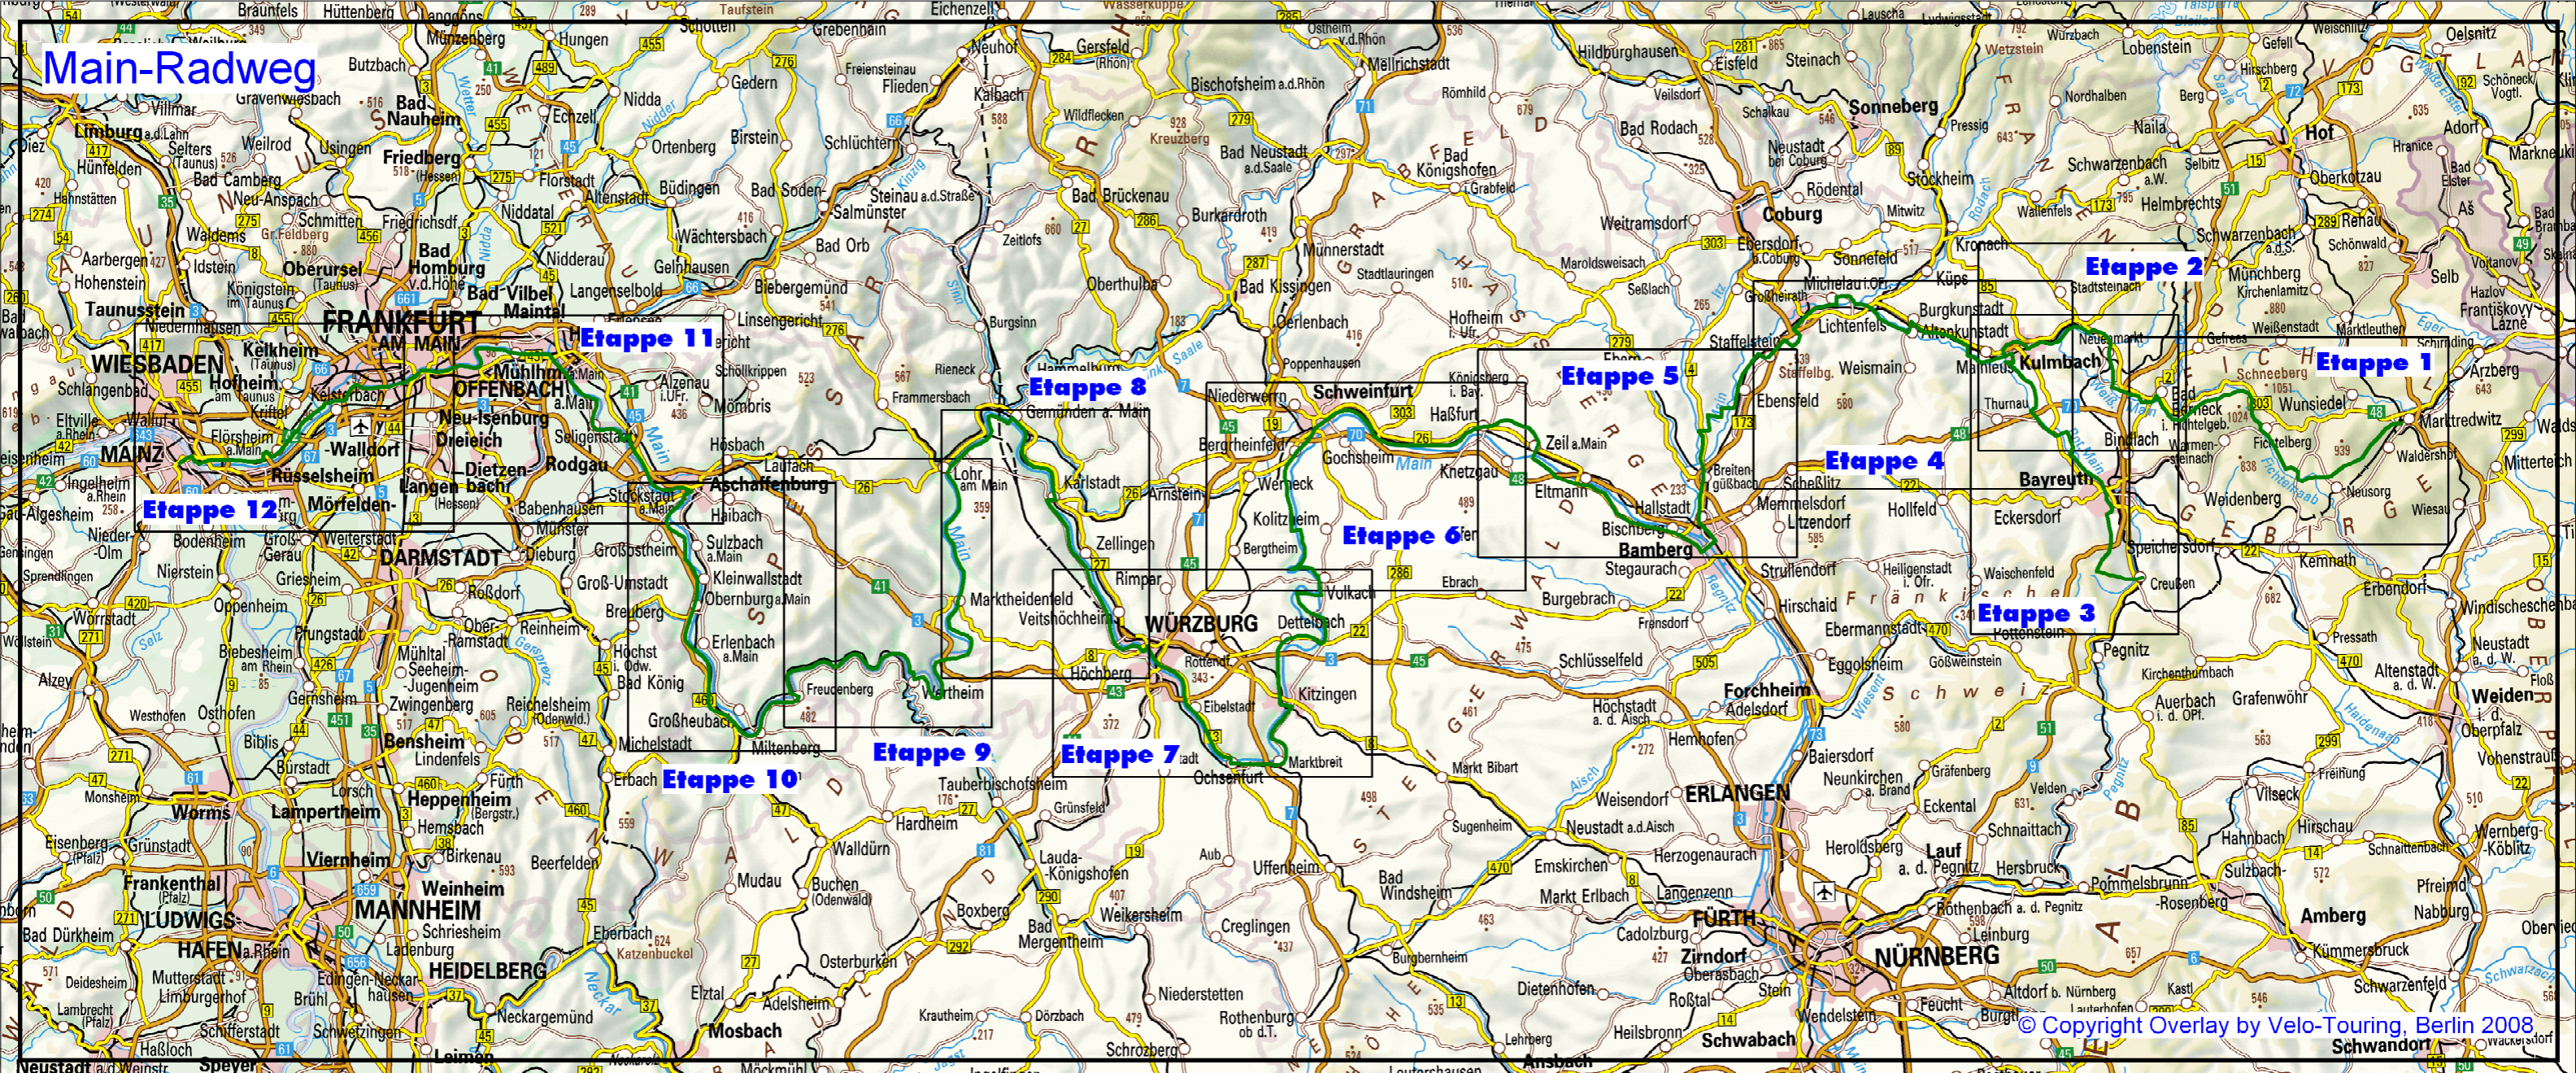

# Main-Radweg

© Copyright Overlay by Velo-Touring, Berlin 2008