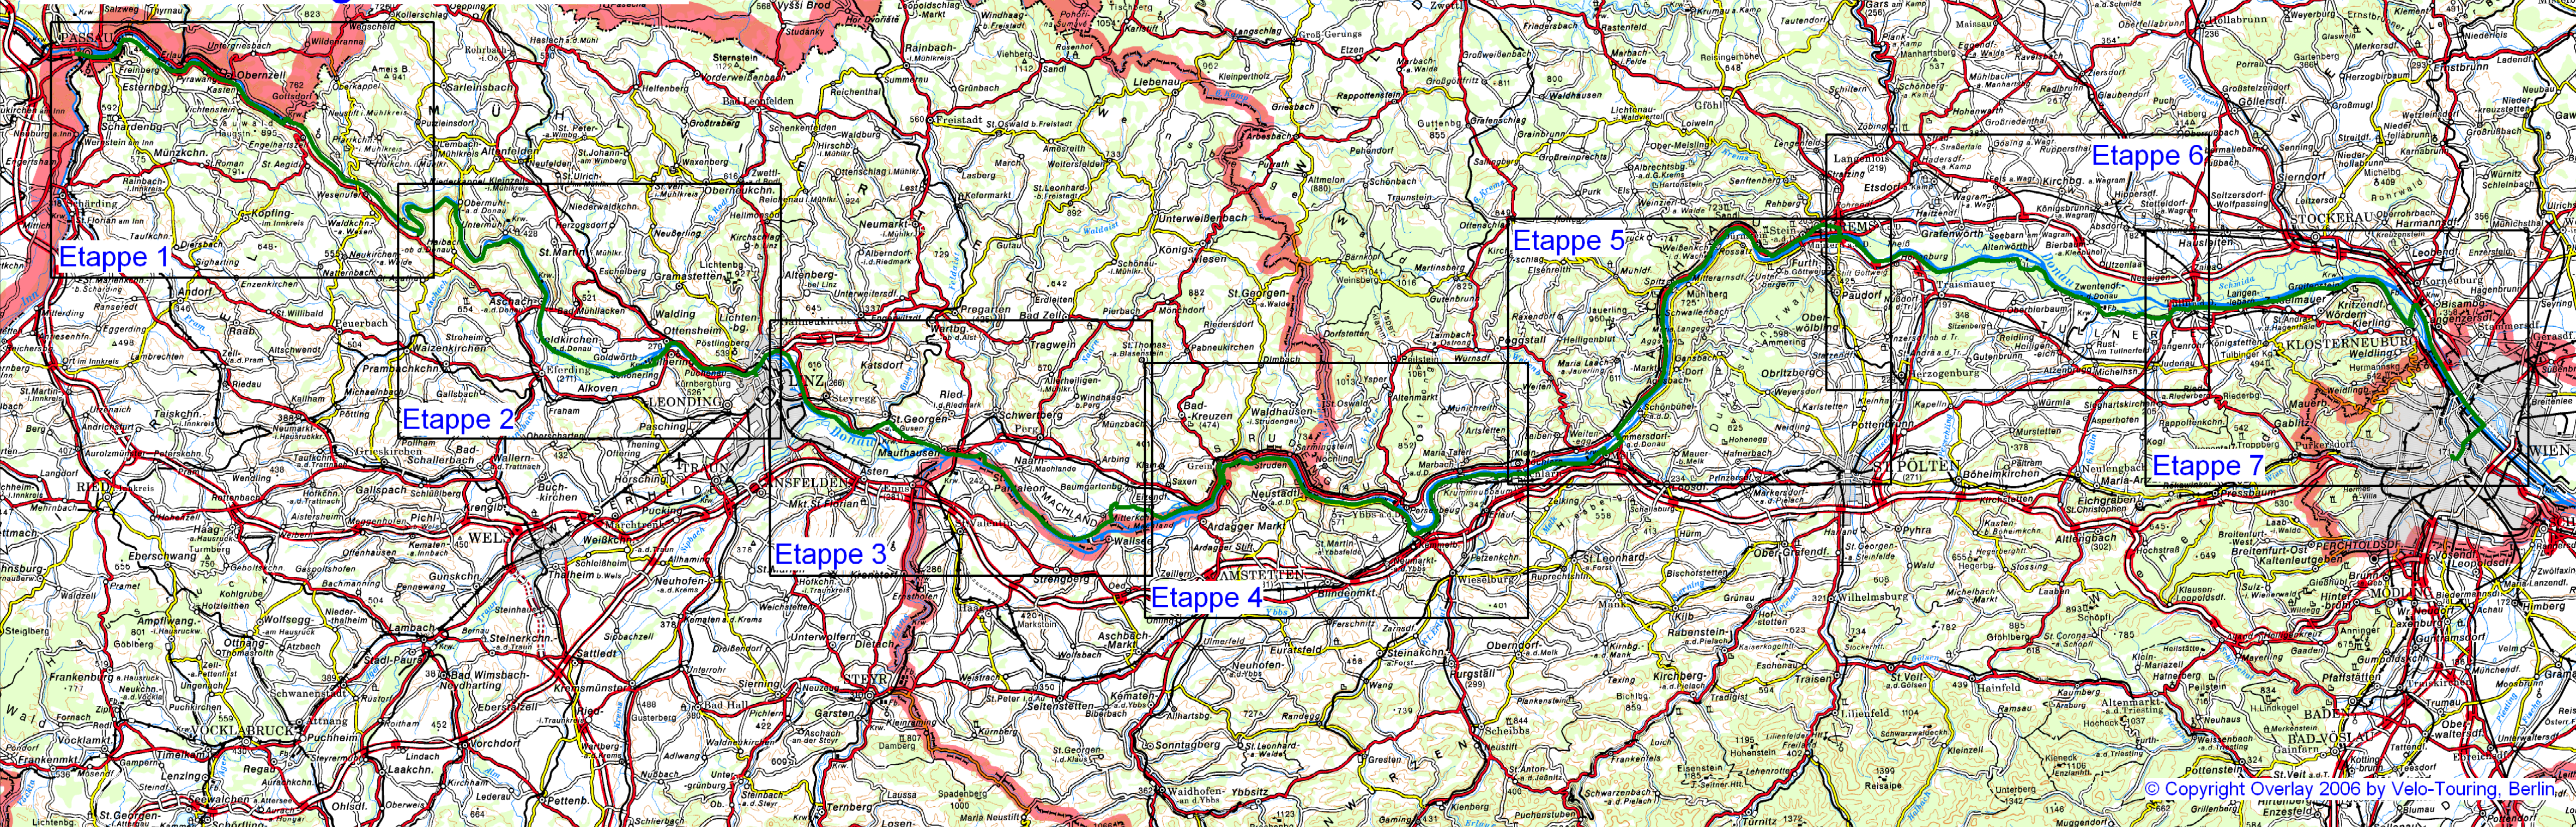

# Donau-Radweg Passau - Wien

© Copyright Overlay 2006 by Velo-Touring, Berlin