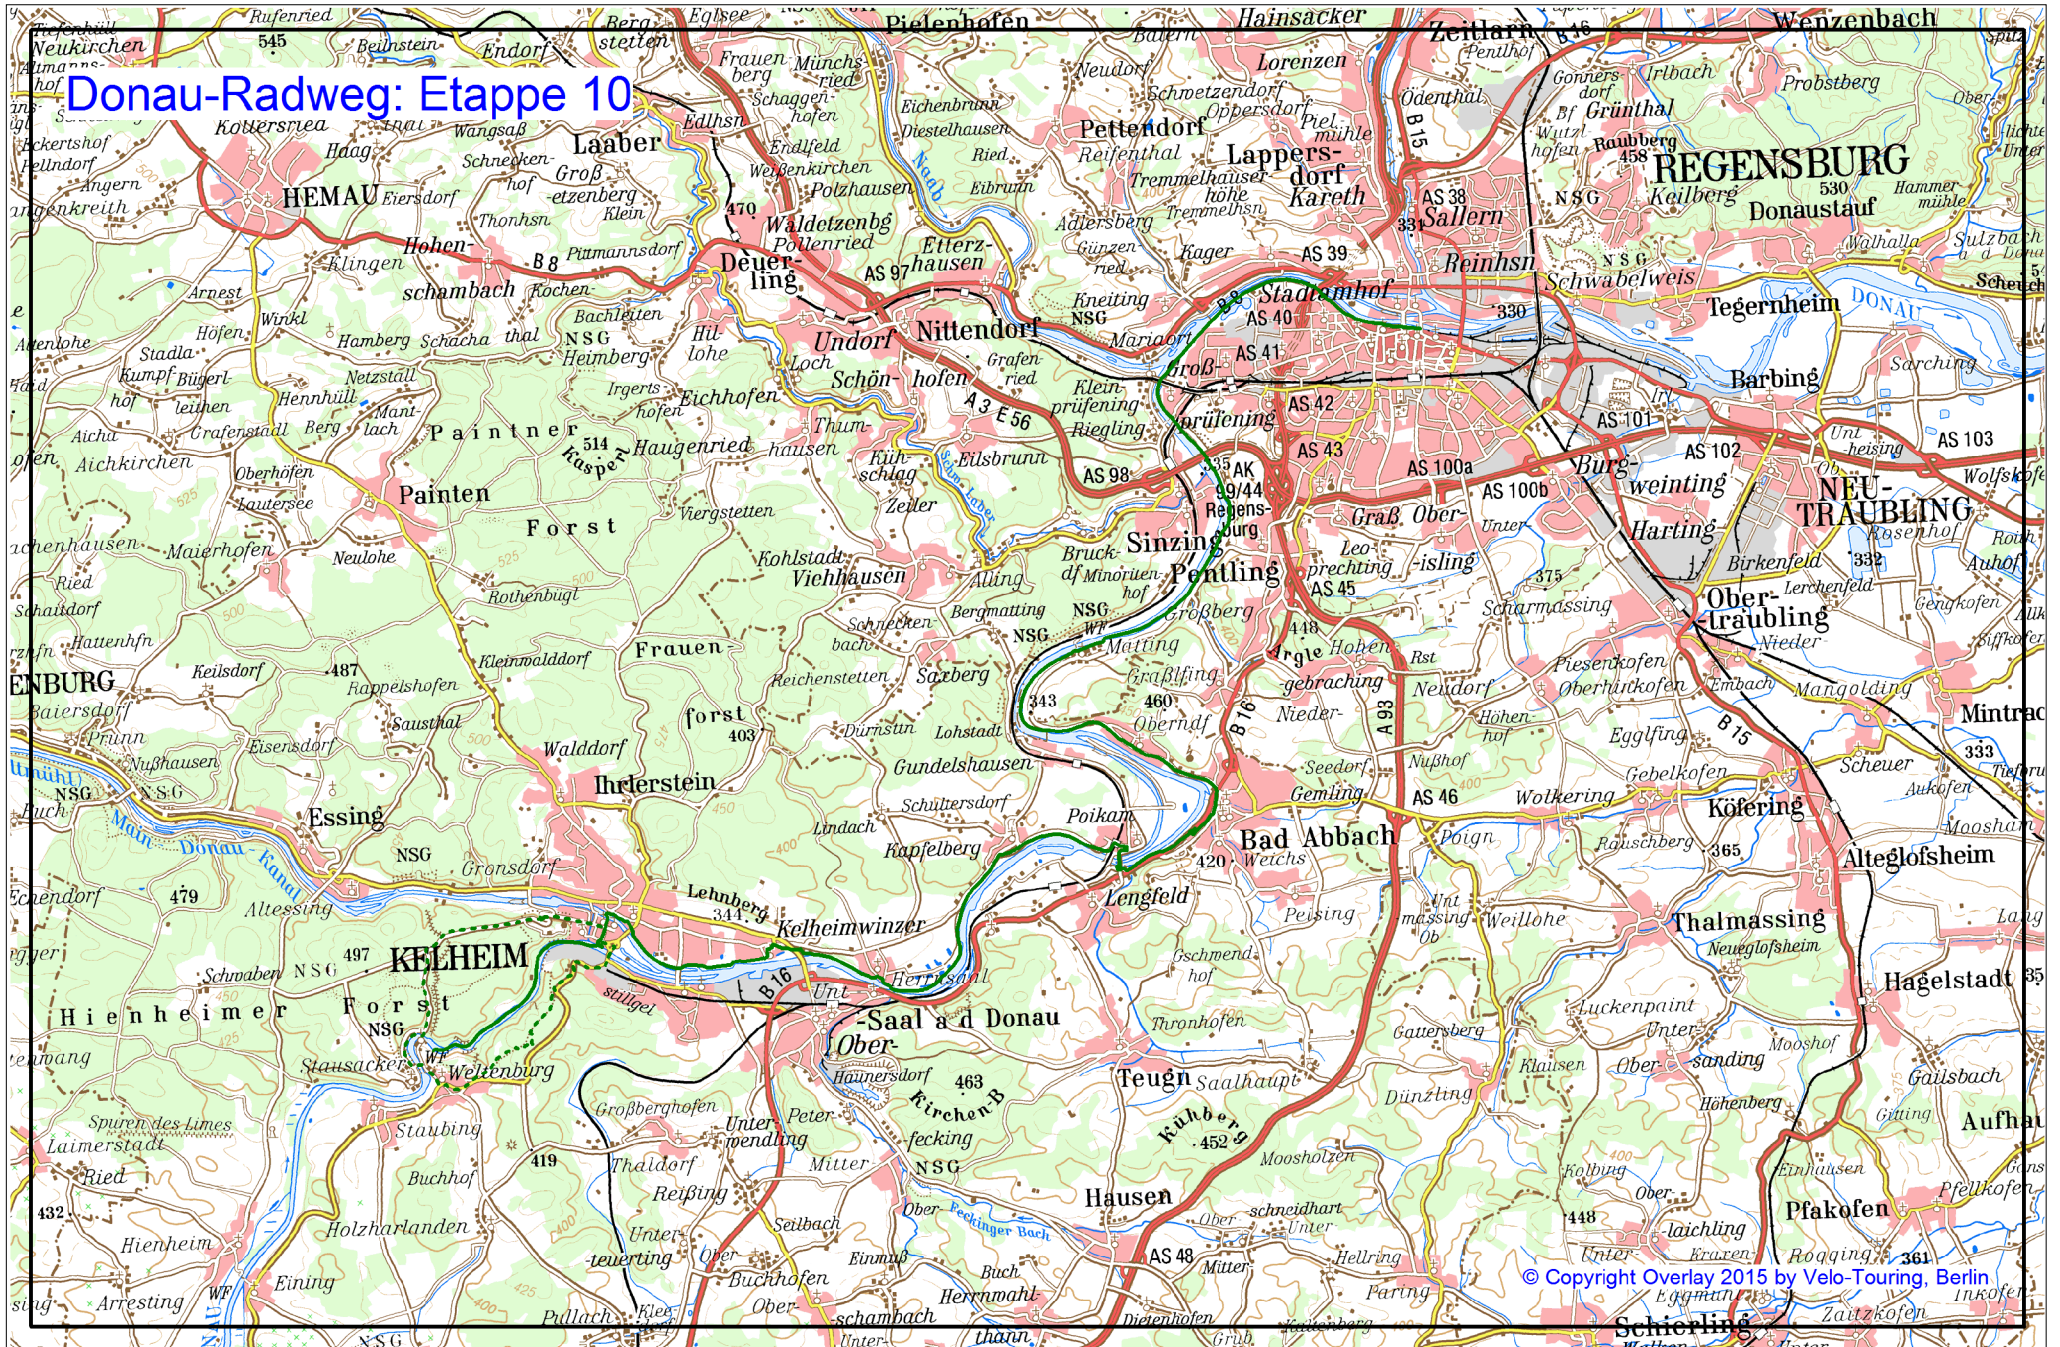

Donau-Radweg: Etappe 10

© Copyright Overlay 2015 by Velo-Touring, Berlin