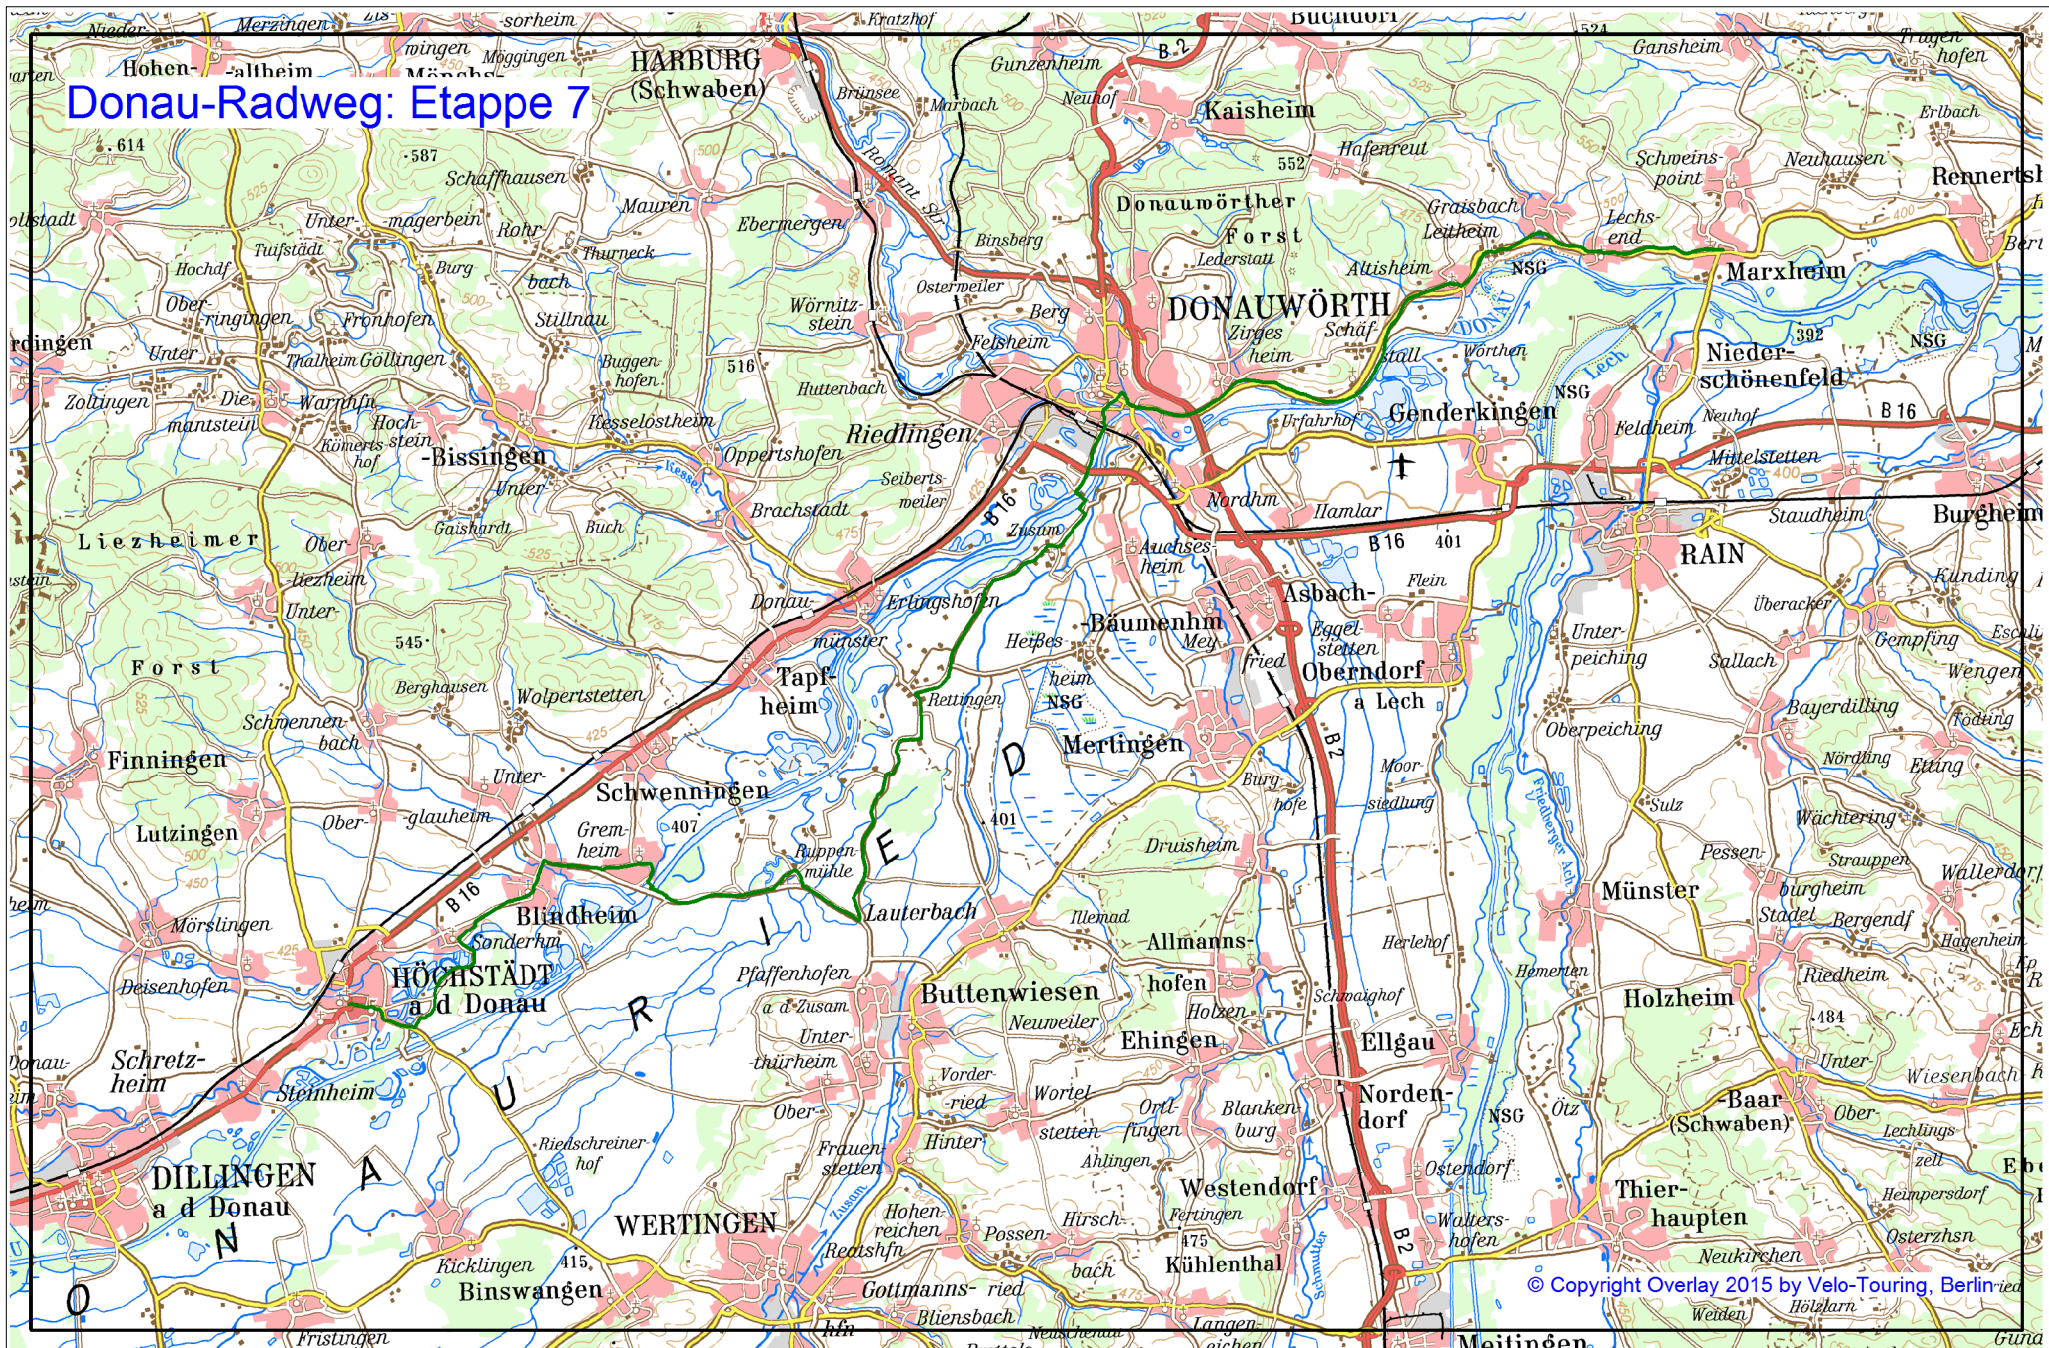

Donau-Radweg: Etappe 7

© Copyright Overlay 2015 by Velo-Touring, Berlin